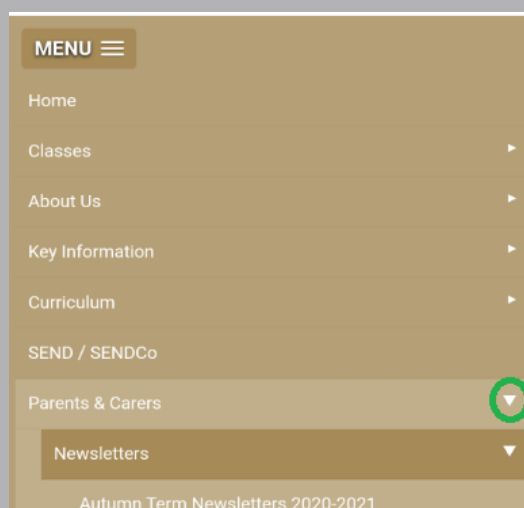

Parents & Carers

Here you will find

- Newsletters
- Letters
- Term Dates
- School Dinners
- Making Payments to TPS
- Communication with TPS
- Corona Virus Updates & Info School Uniform
- School dog
- School Handbook
- Website Summary Guide

TIP: when searching for specific items, if a topic has associated pages, you can access these pages directly by hovering to the right of the appropriate heading

For mobile devices you can access these pages using the dropdown areas