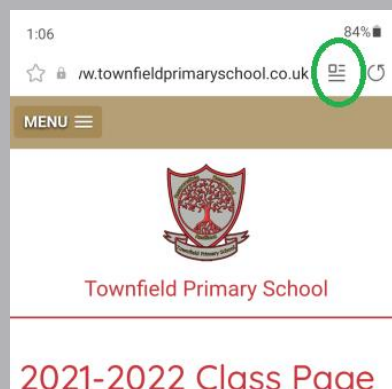

Website Information

The amount of information available at your fingertips is **huge**, so we thought we would share with you exactly what information our website contains and where you can find the information most important to you. Our website can be viewed on all platforms, including tablets and mobile devices, which means you can access information, anywhere.

TIP: if your screen does not fully display pages you can either zoom out by pinching your screen and dragging the page smaller or click the “display text” icon at the top of the screen as below