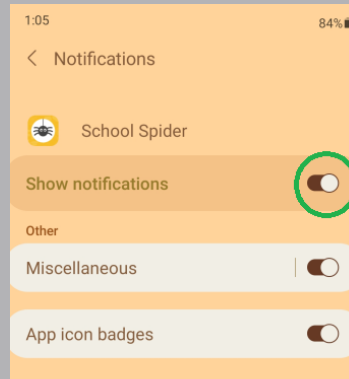

In addition, our school website links with our school communication system and associated app, supported by School Spider which means, communication and notifications are sent direct to your smart phone device, meaning you will never miss any school communications or updates from your child's class.

TIP: if you are not receiving notifications on your smartphone, please ensure the "allow notifications" option is selected on your device.

If you do not have our school app, you can download this by following the simple steps below.

GUIDE TO OUR APP FOR PARENTS & CARERS

School Spider allows you to receive and return information directly from the school. Receive instant messages, complete surveys and forms, book your parents evening and make online payments.

Select your school to get started!

LOGGING IN

See your schools recent website posts here but make sure you login to receive communication. Click parent login and enter your details if you have received them from the school. OR you can press forgot password to set your password.

You must have your email address linked to the school.

TAKE A LOOK AROUND

See all your action items on your dashboard

Click to respond or book for each child

Click the bell to see your recent messages

Click these 3 lines to:
- Switch between areas
- Edit your profile
- Logout

DOWNLOAD FOR FREE...

Get it on Google play | Available on the App Store

TIP: when you first log in you will be required to click "forgotten password". This will allow you to set a password and access the app. Please note some devices automatically include a capital at the beginning of entry fields, so please ensure the appropriate lower or upper case option is set for any characters entered.